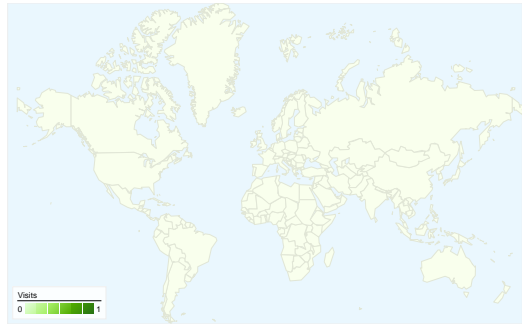

Site Usage

- 0 Visits
- 0.00% Bounce Rate
- 0 Pageviews
- 00:00:00 Avg. Time on Site
- 0.00 Pages/Visit
- 0.00% % New Visits

Visitors Overview

Map Overlay

Traffic Sources Overview

Content Overview

Pages	Pageviews	% Pageviews
There is no data for this view.		

Browser	Visits	% visits	Connection Speed	Visits	% visits
There is no data for this view.			There is no data for this view.		

Traffic Sources Overview

All traffic sources sent a total of 0 visits

- 0.00% Direct Traffic
- 0.00% Referring Sites
- 0.00% Search Engines

Top Traffic Sources

Sources	Visits	% visits	Keywords	Visits	% visits
There is no data for this view.			There is no data for this view.		

0 visits came from 0 countries/territories

Site Usage

Visits 0 % of Site Total: 0.00%	Pages/Visit 0.00 Site Avg: 0.00 (0.00%)	Avg. Time on Site 00:00:00 Site Avg: 00:00:00 (0.00%)	% New Visits 0.00% Site Avg: 0.00% (0.00%)	Bounce Rate 0.00% Site Avg: 0.00% (0.00%)	
Country/Territory	Visits	Pages/Visit	Avg. Time on Site	% New Visits	Bounce Rate
There is no data for this view.					
1 - 0 of 0					