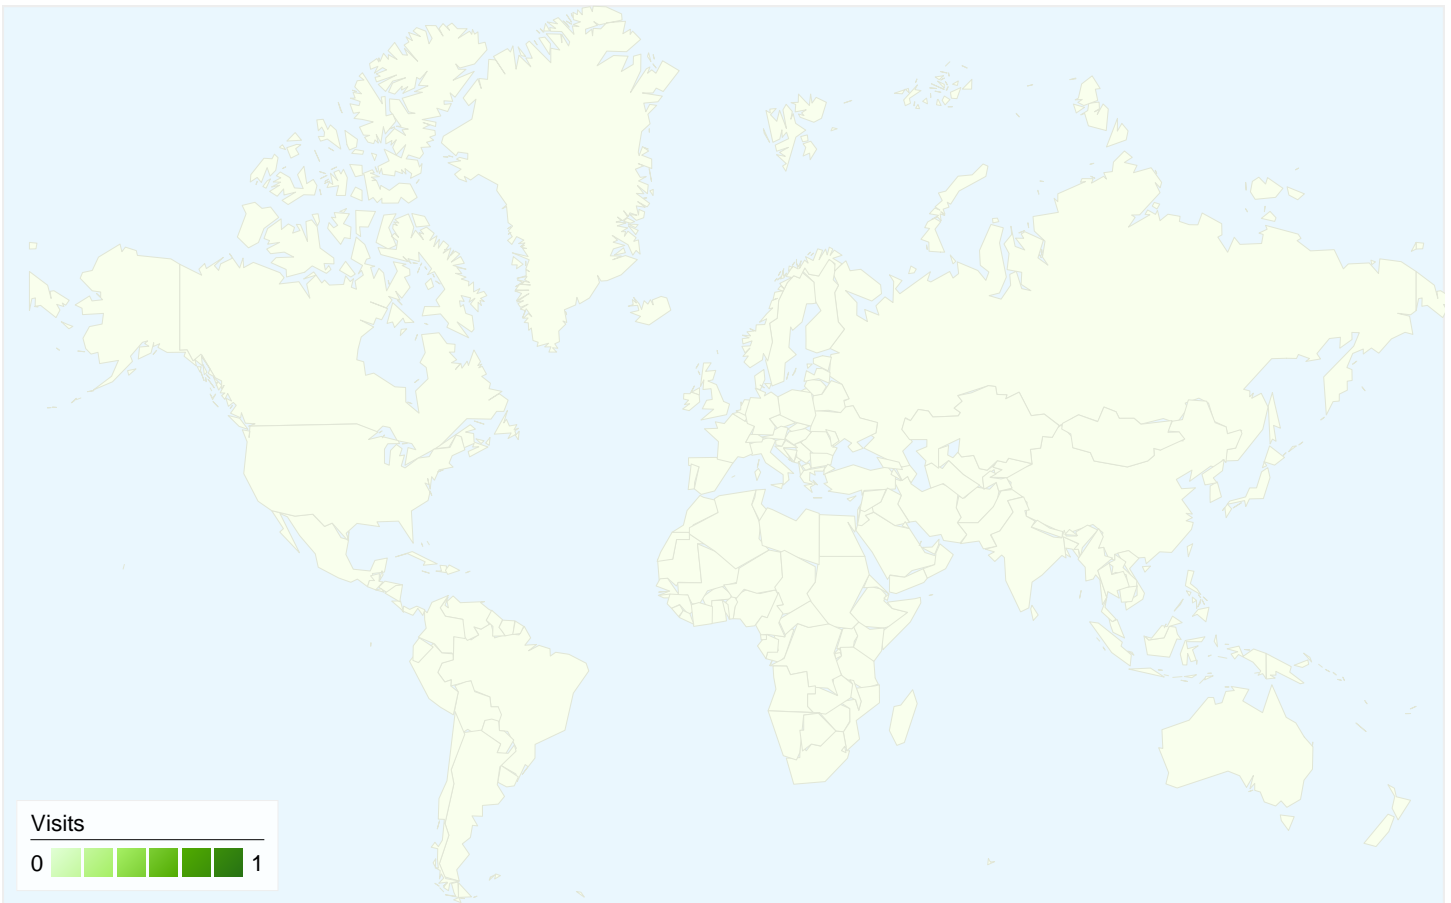

Browser	Visits	% visits	Connection Speed	Visits	% visits
There is no data for this view.			There is no data for this view.		

Traffic Sources Overview

All traffic sources sent a total of 0 visits

- 0.00% Direct Traffic
- 0.00% Referring Sites
- 0.00% Search Engines

Top Traffic Sources

Sources	Visits	% visits	Keywords	Visits	% visits
There is no data for this view.			There is no data for this view.		

0 visits came from 0 countries/territories

Site Usage

Visits 0 % of Site Total: 0.00%	Pages/Visit 0.00 Site Avg: 0.00 (0.00%)	Avg. Time on Site 00:00:00 Site Avg: 00:00:00 (0.00%)	% New Visits 0.00% Site Avg: 0.00% (0.00%)	Bounce Rate 0.00% Site Avg: 0.00% (0.00%)	
Country/Territory	Visits	Pages/Visit	Avg. Time on Site	% New Visits	Bounce Rate
There is no data for this view.					
1 - 0 of 0					